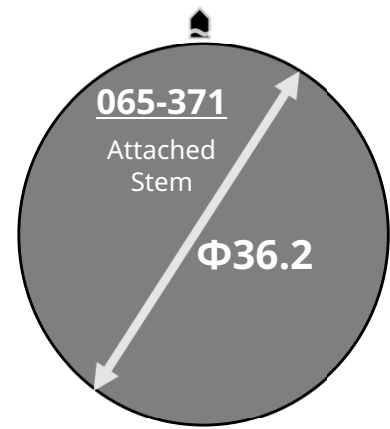

2170

Size
<mm> 16"

Height
<mm> 3.78 (※5.98)

※The figures including a movement holder

Accuracy
<per Month> ±20 sec

Running Time
(Full charge) 4 months

Battery consumption could be minimum by pulling out the stem

Balance Weight
<μN · m> Minute 0.40
Second 0.09

Clearance
Clearance changes subject to the glass, case structure, and the length of the hand.

Original Package 200 pcs

Time measurement

Accuracy

The unit (gate) time of measurement must be set at "10 sec." and the measurement must be performed in the form of complete watch.