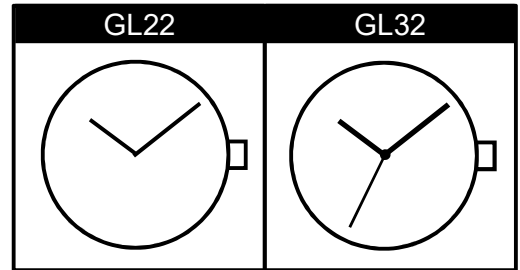

# GL22 GL32

<b>Size</b> <ligne>	6 3/4 x 8 '''
<b>Height</b> <mm>	2.28
<b>Accuracy</b> <per Month>	±20 sec
<b>Battery Life</b>	5 years (GL32 3 years)

Battery consumption could be minimum by pulling out the stem

<b>Balance Weight</b> <µN.m>	Minute 0.40 Second 0.09
---------------------------------	----------------------------

Featured by Shock Detection

- Assembled Hour Wheel
- Dust Proof
- Covered Coil
- Super Quick Date Adjusting
- Easy Assembling on Flat Desk

### Accuracy

The unit (gate) time of measurement must be set at "10 sec." and the measurement must be performed in the form of complete watch.