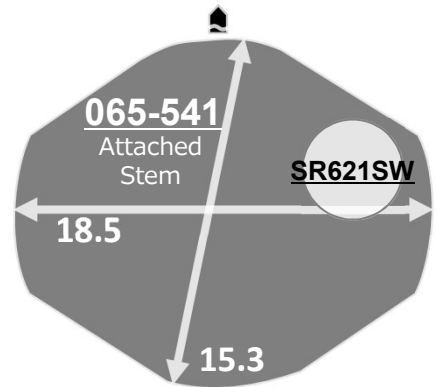

# GL22 GL32

<b>Size</b> <ligne>	6 3/4 x 8 '''
<b>Height</b> <mm>	2.28
<b>Accuracy</b> <per Month>	±20 sec
<b>Battery Life</b>	5 years (GL32 3 years)

Battery consumption could be minimum by pulling out the stem

<b>Balance Weight</b> <µN.m>	Minute 0.40 Second 0.09
---------------------------------	----------------------------

Featured by Shock Detection

- Assembled Hour Wheel
- Dust Proof
- Covered Coil
- Super Quick Date Adjusting
- Easy Assembling on Flat Desk

## Time measurement

### Accuracy

The unit (gate) time of measurement must be set at "10 sec." and the measurement must be performed in the form of complete watch.