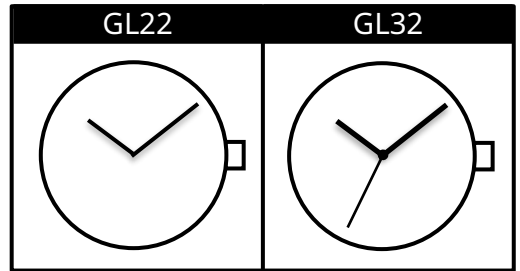

GL22 GL32

Size <ligne>	6 ¾ x 8'''
Height <mm>	2.28
Accuracy <per Month>	± 20 sec
Battery Life	5 years (GL32 3 years)

Battery consumption could be minimum by pulling out the stem

Balance Weight <µN·m>	Minute 0.40 Second 0.09 (Except GL22)
--------------------------	--

Featured by Shock Detection

Clearance
Clearance changes subject to the glass, case structure, and the length of the hand.

Original Package	1,000 pcs
------------------	-----------

Time measurement

Accuracy

The unit (gate) time of measurement must be set at "10 sec." and the measurement must be performed in the form of complete watch.

Assembled Hour Wheel
Dust Proof
Covered Coil
Super Quick Date Adjusting
Easy Assembling on Flat Desk