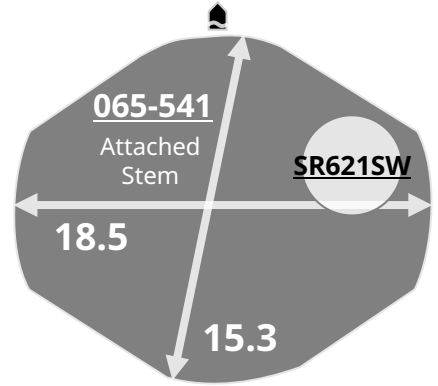

GL22 GL32

Size <ligne>	6 ¾ x 8'''
Height <mm>	2.28
Accuracy <per Month>	± 20 sec
Battery Life	5 years (GL32 3 years)

Battery consumption could be minimum by pulling out the stem

Balance Weight <µN·m>	Minute 0.40 Second 0.09 (Except GL22)
--------------------------	--

Featured by Shock Detection

Clearance
Clearance changes subject to the glass, case structure, and the length of the hand.

Original Package	1,000 pcs
------------------	-----------

Time measurement

Accuracy

The unit (gate) time of measurement must be set at "10 sec." and the measurement must be performed in the form of complete watch.

Assembled Hour Wheel
Dust Proof
Covered Coil
Super Quick Date Adjusting
Easy Assembling on Flat Desk