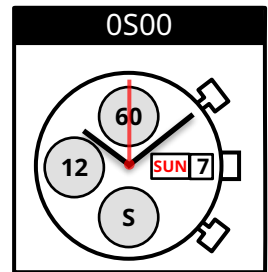

OS00

Size <ligne>	13 1/2"
Height <mm>	5.10
Accuracy <per Month>	±20 sec
Battery Life	5 years

*60 minutes chronograph operation per day

Battery consumption could be minimum by pulling out the stem

Balance Weight <μN · m>	Minute 0.40 Second 0.11 Small 0.02
----------------------------	--

Featured by Shock Detection

Original Package	500 pcs
------------------	---------

Time measurement

Accuracy
The unit (gate) time of measurement must be set at "10 sec." and the measurement must be performed in the form of complete watch.

Push "A"
Start and Stop the chronograph

Setting the Time
Set CHRONOGRAPH hands to reset

Setting the Date & Day
Push A to reset the hands position to the ZERO position. And continue to push A to put them forward

Push "B"
Reset the chronograph

DO NOT set Day and Date between 9:00pm - 1:00am