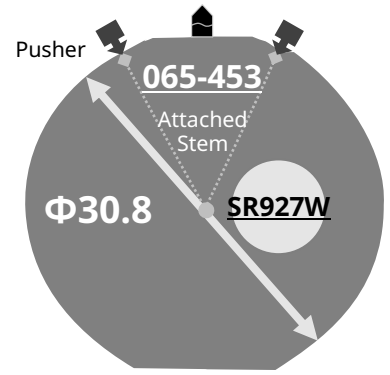

OS00

Size <ligne>	13 1/2"
Height <mm>	5.10
Accuracy <per Month>	±20 sec
Battery Life	5 years

*60 minutes chronograph operation per day

Battery consumption could be minimum by pulling out the stem

Balance Weight <μN · m>	Minute 0.40 Second 0.11 Small 0.02
----------------------------	--

Featured by Shock Detection

Original Package	500 pcs
------------------	---------

Time measurement

Accuracy
The unit (gate) time of measurement must be set at "10 sec." and the measurement must be performed in the form of complete watch.

Push "A"
Start and Stop the chronograph

Setting the Time
Set CHRONOGRAPH hands to reset

Setting the Date & Day
Push A to reset the hands position to the ZERO position. And continue to push A to put them forward

Push "B"
Reset the chronograph

DO NOT set Day and Date between 9:00pm - 1:00am