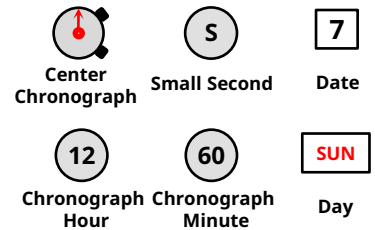

OS00

Size <ligne>	13 1/2"
Height <mm>	5.10
Accuracy <per Month>	±20 sec
Battery Life	5 years

*60 minutes chronograph operation per day

Battery consumption could be minimum by pulling out the stem

Balance Weight <μN · m>	Minute 0.40 Second 0.11 Small 0.02
----------------------------	--

Featured by Shock Detection

Original Package	500 pcs
------------------	---------

Time measurement

Accuracy
The unit (gate) time of measurement must be set at "10 sec." and the measurement must be performed in the form of complete watch.

Push "A"
Start and Stop the chronograph

Setting the Time
Set CHRONOGRAPH hands to reset

Setting the Date & Day
Push A to reset the hands position to the ZERO position. And continue to push A to put them forward

Push "B"
Reset the chronograph

DO NOT set Day and Date between 9:00pm - 1:00am