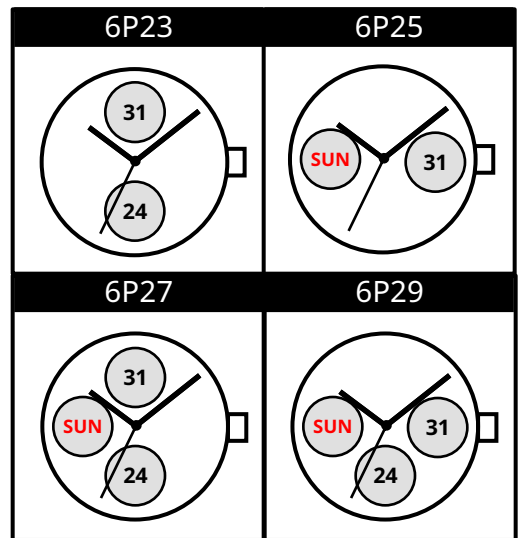

## 6P23 6P25 6P27 6P29

Size <ligne>	10 ½'''
Height <mm>	3.45
Accuracy <per Month>	±20 sec
Battery Life	3 years

Battery consumption could be minimum by pulling out the stem

Balance Weight <μN·m>	Minute 0.30
	Second 0.07
	Small 0.02
	24 Hour 0.137 (Except 6P25)

Clearance Clearance changes subject to the glass, case structure, and the length of the hand.	Hand	0.45mm
	Movement	0.15 ~ 0.30mm

Original Package	1,000 pcs
------------------	-----------

Time measurement

Accuracy

The unit (gate) time of measurement must be set at "10 sec." and the measurement must be performed in the form of complete watch.

10 sec 10 sec 10 sec

Setting the Time and Day

Setting the Date

**DO NOT set Day and Date between 9:00pm - 1:00am**