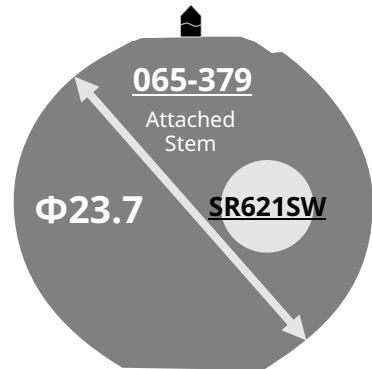

## 6P23 6P25 6P27 6P29

Size <ligne>	10 ½'''
Height <mm>	3.45
Accuracy <per Month>	±20 sec
Battery Life	3 years

Battery consumption could be minimum by pulling out the stem

Balance Weight <μN·m>	Minute 0.30
	Second 0.07
	Small 0.02
	24 Hour 0.137 (Except 6P25)

Clearance Clearance changes subject to the glass, case structure, and the length of the hand.	Hand	0.45mm
	Movement	0.15 ~ 0.30mm

Original Package	1,000 pcs
------------------	-----------

Time measurement

Accuracy

The unit (gate) time of measurement must be set at "10 sec." and the measurement must be performed in the form of complete watch.

10 sec 10 sec 10 sec

Setting the Time and Day

Setting the Date

**DO NOT set Day and Date between 9:00pm - 1:00am**