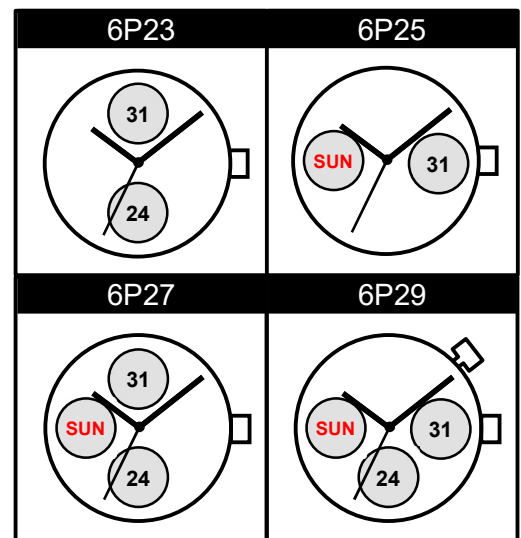

6P23 6P25 6P27 6P29

Size <ligne>	10 ½'''
Height <mm>	3.45
Accuracy <per Month>	±20 sec
Battery Life	3 years

Battery consumption could be minimum by pulling out the stem

Balance Weight <µN.m>	Minute 0.40 Second 0.07 Small 0.02 24 Hour 0.137(Except 6P25)
---------------------------------	--

Original Package	1,000pcs
-------------------------	----------

High Hand Ver.
6P57
6P73
6P75
6P77
6P79

Time measurement

Accuracy
The unit (gate) time of measurement must be set at "10 sec." and the measurement must be performed in the form of complete watch.