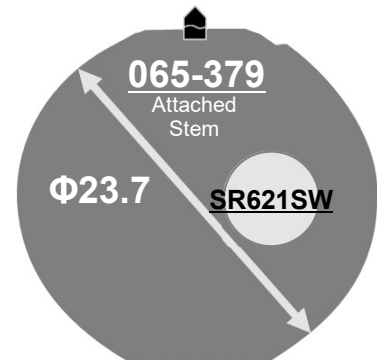

6P23 6P25 6P27 6P29

Size <ligne>	10 ½'''
Height <mm>	3.45
Accuracy <per Month>	±20 sec
Battery Life	3 years

Battery consumption could be minimum by pulling out the stem

Balance Weight <µN.m>	Minute 0.40 Second 0.07 Small 0.02 24 Hour 0.137(Except 6P25)
---------------------------------	--

Original Package	1,000pcs
-------------------------	----------

High Hand Ver.
6P57
6P73
6P75
6P77
6P79

Time measurement

Accuracy
The unit (gate) time of measurement must be set at "10 sec." and the measurement must be performed in the form of complete watch.