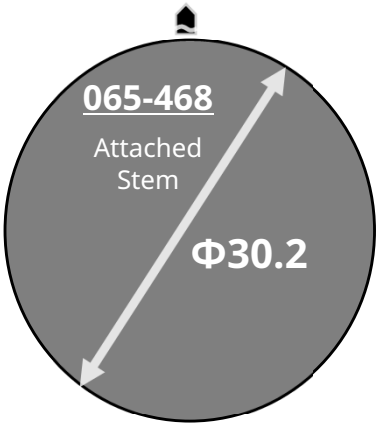

# 2070

Size <ligne>	13 2/5'''
Height <mm>	3.78 (※5.98)
※The figures including a movement holder	
Accuracy <per Month>	±20 sec
Running Time (Full charge)	4 months
Battery consumption could be minimum by pulling out the stem	
Balance Weight <μN · m>	Minute 0.40 Second 0.09
Featured by Shock Detection	
Clearance	
Original Package	200 pcs

Time measurement

Accuracy

The unit (gate) time of measurement must be set at "10 sec." and the measurement must be performed in the form of complete watch.