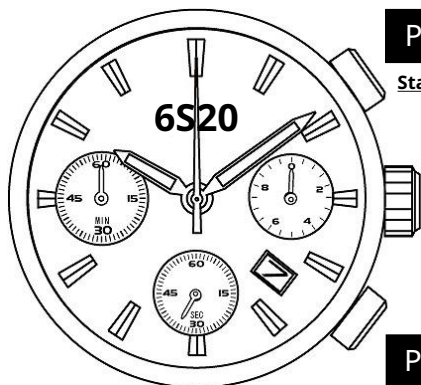

6S10 6S20 6S30 6S11 6S21

Size <ligne>	15'''
Height <mm>	4.90
Accuracy <per Month>	±20 sec
Battery Life	4 years (6S21 3 years)

Battery consumption could be minimum by pulling out the stem

Balance Weight <μN · m>	Minute 1.00 Second 0.40 Small 0.04
----------------------------	--

Clearance	
Clearance changes subject to the glass, case structure, and the length of the hand.	

Original Package	200 pcs
------------------	---------

Time measurement

Accuracy

The unit (gate) time of measurement must be set at "10 sec." and the measurement must be performed in the form of complete watch.

Push "A"

Start and Stop the chronograph

Push "B"

Reset the chronograph

Setting the Date

DO NOT set Date between 9:00pm - 1:00am

Setting the Time

Set CHRONOGRAPH hands to reset

Push A or B to set the hands to the zero position. The chronograph hands can be advanced rapidly by continuously pressing button.

A for the Center Chronograph Second hand, B for 1/20 hands