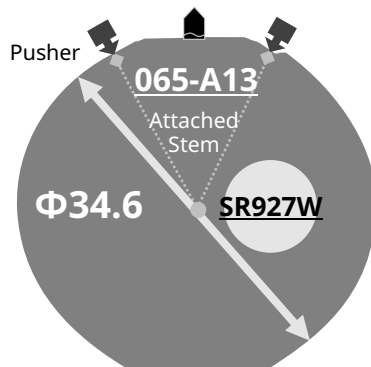

6S10 6S20 6S30 6S11 6S21

Size <ligne>	15'''
Height <mm>	4.90
Accuracy <per Month>	±20 sec
Battery Life	4 years (6S21 3 years)

Battery consumption could be minimum by pulling out the stem

Balance Weight <μN · m>	Minute 1.00 Second 0.40 Small 0.04
----------------------------	--

Clearance	
Clearance changes subject to the glass, case structure, and the length of the hand.	

Original Package	200 pcs
------------------	---------

Time measurement

Accuracy

The unit (gate) time of measurement must be set at "10 sec." and the measurement must be performed in the form of complete watch.

Push A or B to set the hands to the zero position. The chronograph hands can be advanced rapidly by continuously pressing button.

A for the Center Chronograph Second hand, B for 1/20 hands