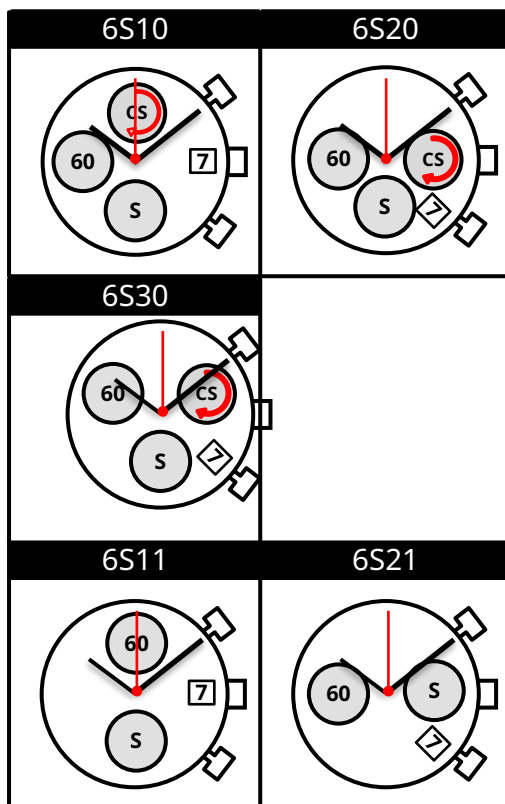

6S10 6S20 6S30 6S11 6S21

Size <ligne>	15'''
Height <mm>	4.90
Accuracy <per Month>	±20 sec
Battery Life	4 years (6S21 3 years)

Battery consumption could be minimum by pulling out the stem

Balance Weight <μN · m>	Minute 1.00 Second 0.40 Small 0.04
----------------------------	--

Clearance	
Clearance changes subject to the glass, case structure, and the length of the hand.	

Original Package	200 pcs
------------------	---------

Time measurement

Accuracy

The unit (gate) time of measurement must be set at "10 sec." and the measurement must be performed in the form of complete watch.

Push "A"

Start and Stop the chronograph

Push "B"

Reset the chronograph

Setting the Date

DO NOT set Date between 9:00pm - 1:00am

Setting the Time

Set CHRONOGRAPH hands to reset

Push A or B to set the hands to the zero position. The chronograph hands can be advanced rapidly by continuously pressing button.

A for the Center Chronograph Second hand, B for 1/20 hands