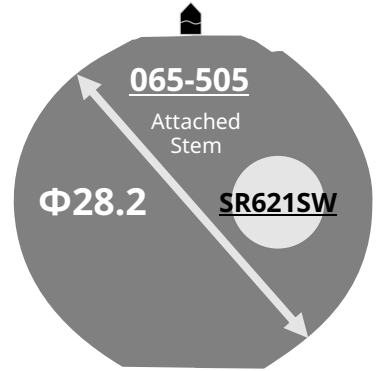

JP21

Size <ligne>	12 ½'''
Height <mm>	4.30
Accuracy <per Month>	±20 sec
Battery Life	3 years

Battery consumption could be minimum by pulling out the stem

Balance Weight <μN · m>	Minute 0.40 Second 0.09 Small 0.02
----------------------------	--

Featured by Shock Detection

Clearance Clearance changes subject to the glass, case structure, and the length of the hand.	
--	--

Original Package	500 pcs
------------------	---------

Time measurement

Accuracy

The unit (gate) time of measurement must be set at "10 sec." and the measurement must be performed in the form of complete watch.

Setting the Time and Day

Setting the Date

DO NOT set Date between 9:00pm - 1:00am