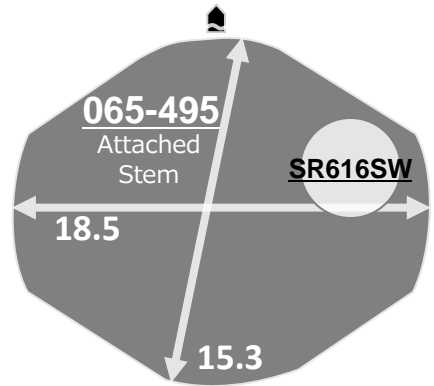

| | |
|--------------------------------|------------|
| Size <line> | 6 ¾ x 8''' |
| Height <mm> | 1.90 |
| Accuracy <per Month> | ± 20 sec |
| Battery Life | 3 years |

Battery consumption could be minimum by pulling out the stem

| | |
|---------------------------------|-------------|
| Balance Weight <µN.m> | Minute 0.40 |
|---------------------------------|-------------|

| | |
|-------------------------|-----------|
| Original Package | 1,000 pcs |
|-------------------------|-----------|

Time measurement

Accuracy

The unit (gate) time of measurement must be set at "10 sec." and the measurement must be performed in the form of complete watch.

Setting the Time