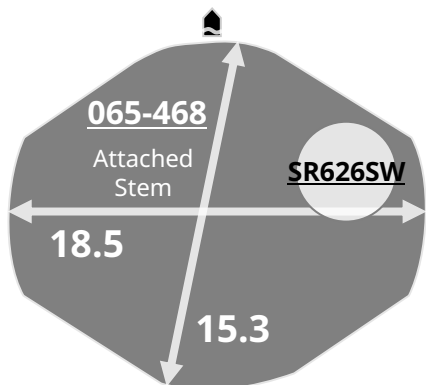

# Super 2035

Size < igne>	6 ¾ x 8'''
Height <mm>	3.15
Accuracy <per Month>	± 20 sec
Battery Life	4 years

Battery consumption could be minimum by pulling out the stem

Balance Weight <μN · m>	Minute 0.40 Second 0.09
----------------------------	----------------------------

Original Package	1,000 pcs
------------------	-----------

Time measurement

Accuracy

The unit (gate) time of measurement must be set at "10 sec." and the measurement must be performed in the form of complete watch.