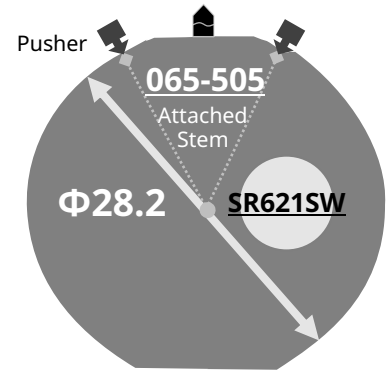

JS55

Size <line>	12 1/2"
Height <mm>	4.13
Accuracy <per Month>	±20 sec
Battery Life	3 years

*30 minutes chronograph operation per day

Battery consumption could be minimum by pulling out the stem

Balance Weight <μN · m>	Minute 0.40 Second 0.09 Small 0.02
----------------------------	--

Featured by Shock Detection

Original Package	500 pcs
------------------	---------

Parallel Push Button Available

Time measurement Accuracy

The unit (gate) time of measurement must be set at "10 sec." and the measurement must be performed in the form of complete watch.