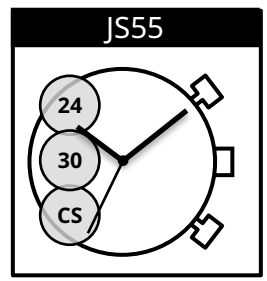

JS55

Size <line>	12 1/2"
Height <mm>	4.13
Accuracy <per Month>	±20 sec
Battery Life	3 years

*30 minutes chronograph operation per day

Battery consumption could be minimum by pulling out the stem

Balance Weight <μN · m>	Minute 0.40 Second 0.09 Small 0.02
----------------------------	--

Featured by Shock Detection

Original Package	500 pcs
------------------	---------

Parallel Push Button Available

Time measurement Accuracy

The unit (gate) time of measurement must be set at "10 sec." and the measurement must be performed in the form of complete watch.