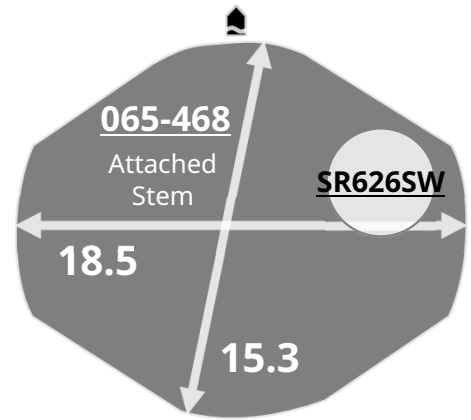

## 2034

Size <ligne>	6 ¾ x 8'''
Height <mm>	3.15
Accuracy <per Month>	± 20 sec
Battery Life	13 months

Battery consumption could be minimum by pulling out the stem

Balance Weight <µN · m>	Minute 0.40
Moment of inertia <mg · mm <sup>2</sup> >	Second 3900 * Disc hand only

Clearance	 <p>Hand ↑ 0.30 ~ 0.45mm Movement ↓ 0.15mm min.</p>
-----------	--

Original Package	1,000 pcs
------------------	-----------

### Time measurement

#### Accuracy

The unit (gate) time of measurement must be set at "10 sec." and the measurement must be performed in the form of complete watch.

Setting the Time