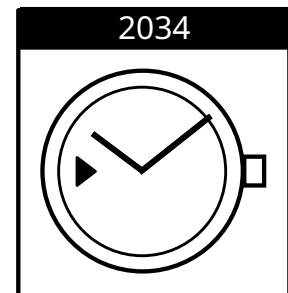

## 2034

Size <ligne>	6 ¾ x 8'''
Height <mm>	3.15
Accuracy <per Month>	± 20 sec
Battery Life	13 months

Battery consumption could be minimum by pulling out the stem

Balance Weight <µN · m>	Minute 0.40
Moment of inertia <mg · mm <sup>2</sup> >	Second 3900 * Disc hand only

Clearance	 <p>Hand ↑ 0.30 ~ 0.45mm Movement ↓ 0.15mm min.</p>
-----------	--

Original Package	1,000 pcs
------------------	-----------

### Time measurement

#### Accuracy

The unit (gate) time of measurement must be set at "10 sec." and the measurement must be performed in the form of complete watch.

Setting the Time