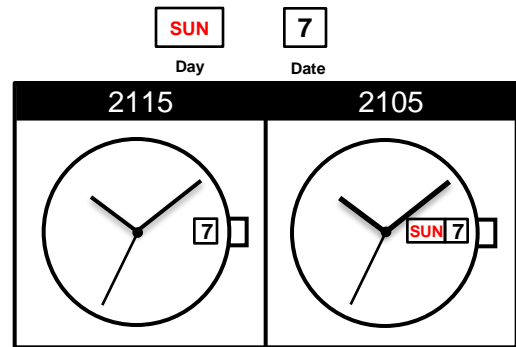

<b>Size</b> <ligne>	10 ½'''
<b>Height</b> <mm>	4.15
<b>Accuracy</b> <per Month>	±20 sec
<b>Battery Life</b>	3 years

Battery consumption could be minimum by pulling out the stem

<b>Balance Weight</b> <µN.m>	Minute 0.40 Second 0.09
---------------------------------	----------------------------

Featured by Shock Detection

<b>Original Package</b>	1,000pcs
-------------------------	----------

High Hand Ver.  
2117

**Time measurement**

**Accuracy**  
The unit (gate) time of measurement must be set at "10 sec." and the measurement must be performed in the form of complete watch.