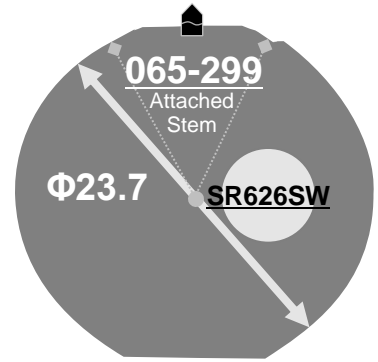

<b>Size</b> <ligne>	10 ½'''
<b>Height</b> <mm>	4.15
<b>Accuracy</b> <per Month>	±20 sec
<b>Battery Life</b>	3 years

Battery consumption could be minimum by pulling out the stem

<b>Balance Weight</b> <µN.m>	Minute 0.40 Second 0.09
---------------------------------	----------------------------

Featured by Shock Detection

<b>Original Package</b>	1,000pcs
-------------------------	----------

High Hand Ver.  
2117

**Time measurement**

**Accuracy**  
The unit (gate) time of measurement must be set at "10 sec." and the measurement must be performed in the form of complete watch.