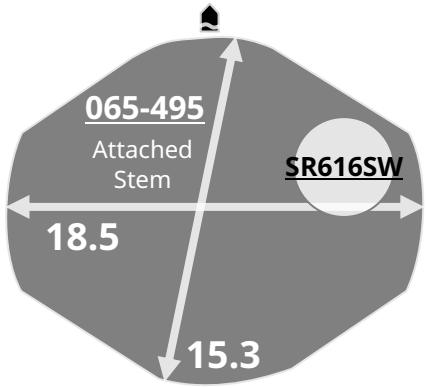

# 9T22

Size < ligne>	6 ¾ x 8'''
Height <mm>	1.90
Accuracy <per Month>	± 20 sec
Battery Life	3 years

Battery consumption could be minimum by pulling out the stem

Balance Weight <μN · m>	Minute 0.40
----------------------------	-------------

Original Package	1,000 pcs
------------------	-----------

Time measurement

Accuracy

The unit (gate) time of measurement must be set at "10 sec." and the measurement must be performed in the form of complete watch.