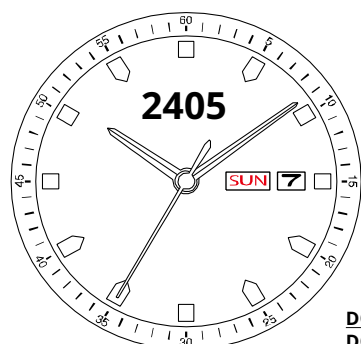

## 2415 2405

Size <ligne>	13 ½'''
Height <mm>	4.35
Accuracy <per Month>	±20 sec
Battery Life	3 years

Battery consumption could be minimum by pulling out the stem

Balance Weight <μN · m>	Minute 0.40 Second 0.09
----------------------------	----------------------------

Featured by Shock Detection

Clearance Clearance changes subject to the glass, case structure, and the length of the hand.	
--	--

Original Package	500 pcs
------------------	---------

SUN 7  
Day Date

High Hand Ver.  
2417

### Time measurement

#### Accuracy

The unit (gate) time of measurement must be set at "10 sec." and the measurement must be performed in the form of complete watch.

Setting the Time

Setting the Date and Day

DO NOT set Date between 9:00pm - 1:00am  
DO NOT set Day between 11:15pm - 6:00am