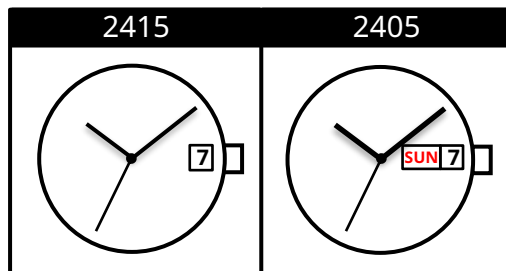

## 2415 2405

Size <ligne>	13 ½'''
Height <mm>	4.35
Accuracy <per Month>	±20 sec
Battery Life	3 years

Battery consumption could be minimum by pulling out the stem

Balance Weight <μN · m>	Minute 0.40 Second 0.09
----------------------------	----------------------------

Featured by Shock Detection

Clearance Clearance changes subject to the glass, case structure, and the length of the hand.	
--	--

Original Package	500 pcs
------------------	---------

SUN 7  
Day Date

High Hand Ver.  
2417

### Time measurement

#### Accuracy

The unit (gate) time of measurement must be set at "10 sec." and the measurement must be performed in the form of complete watch.

Setting the Time

Setting the Date and Day

DO NOT set Date between 9:00pm - 1:00am  
DO NOT set Day between 11:15pm - 6:00am