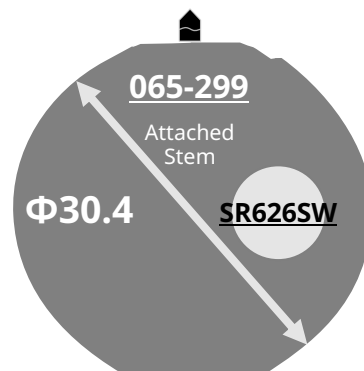

## 2415 2405

Size <ligne>	13 ½'''
Height <mm>	4.35
Accuracy <per Month>	±20 sec
Battery Life	3 years

Battery consumption could be minimum by pulling out the stem

Balance Weight <μN · m>	Minute 0.40 Second 0.09
----------------------------	----------------------------

Featured by Shock Detection

Clearance Clearance changes subject to the glass, case structure, and the length of the hand.	
--	--

Original Package	500 pcs
------------------	---------

SUN 7  
Day Date

High Hand Ver.  
2417

### Time measurement

#### Accuracy

The unit (gate) time of measurement must be set at "10 sec." and the measurement must be performed in the form of complete watch.

Setting the Time

Setting the Date and Day

DO NOT set Date between 9:00pm - 1:00am  
DO NOT set Day between 11:15pm - 6:00am