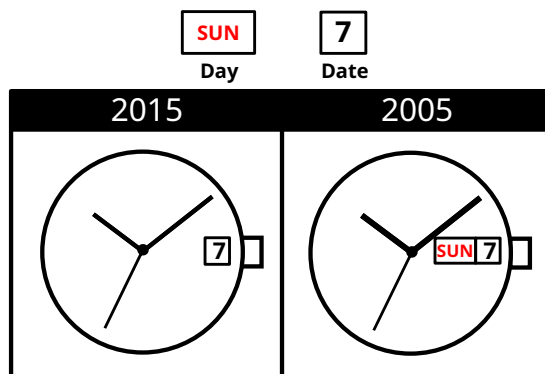

2005 2015

Size <ligne>	6 ¾ x 8'''
Height <mm>	4.15
Accuracy <per Month>	± 20 sec
Battery Life	3 years

Battery consumption could be minimum by pulling out the stem

Balance Weight <μN · m>	Minute 0.40 Second 0.09
----------------------------	----------------------------

Featured by Shock Detection

Clearance

Clearance changes subject to the glass, case structure, and the length of the hand.

Original Package

1,000 pcs

Time measurement

Accuracy

The unit (gate) time of measurement must be set at "10 sec." and the measurement must be performed in the form of complete watch.