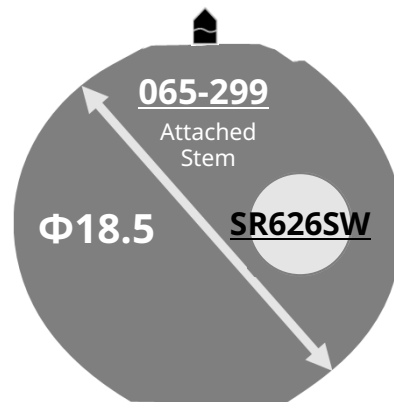

2005 2015

Size <ligne>	6 ¾ x 8'''
Height <mm>	4.15
Accuracy <per Month>	± 20 sec
Battery Life	3 years

Battery consumption could be minimum by pulling out the stem

Balance Weight <μN · m>	Minute 0.40 Second 0.09
----------------------------	----------------------------

Featured by Shock Detection

Clearance

Clearance changes subject to the glass, case structure, and the length of the hand.

Original Package

1,000 pcs

Time measurement

Accuracy

The unit (gate) time of measurement must be set at "10 sec." and the measurement must be performed in the form of complete watch.