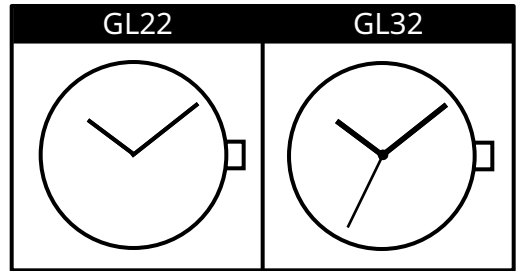

GL22 GL32

Size <ligne>	6 ¾ x 8'''
Height <mm>	2.28
Accuracy <per Month>	± 20 sec
Battery Life	5 years (GL32 3 years)

Battery consumption could be minimum by pulling out the stem

Balance Weight <µN·m>	Minute 0.40 Second 0.09 (Except GL22)
--------------------------	--

Featured by Shock Detection

Clearance
Clearance changes subject to the glass, case structure, and the length of the hand.

Original Package	1,000 pcs
------------------	-----------

Time measurement

Accuracy

The unit (gate) time of measurement must be set at "10 sec." and the measurement must be performed in the form of complete watch.

Assembled Hour Wheel
Dust Proof
Covered Coil
Super Quick Date Adjusting
Easy Assembling on Flat Desk