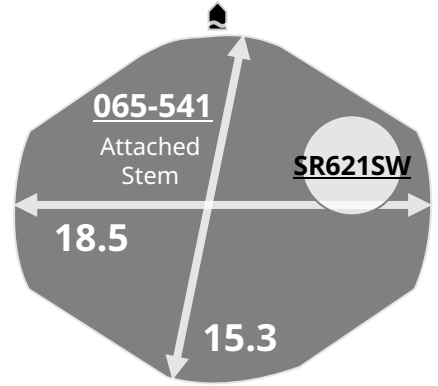

GL22 GL32

Size <ligne>	6 ¾ x 8'''
Height <mm>	2.28
Accuracy <per Month>	± 20 sec
Battery Life	5 years (GL32 3 years)

Battery consumption could be minimum by pulling out the stem

Balance Weight <µN·m>	Minute 0.40 Second 0.09 (Except GL22)
--------------------------	--

Featured by Shock Detection

Clearance
Clearance changes subject to the glass, case structure, and the length of the hand.

Original Package	1,000 pcs
------------------	-----------

Time measurement

Accuracy

The unit (gate) time of measurement must be set at "10 sec." and the measurement must be performed in the form of complete watch.

Assembled Hour Wheel
Dust Proof
Covered Coil
Super Quick Date Adjusting
Easy Assembling on Flat Desk

High Hand Ver.
GL24
GL34

Setting the Time