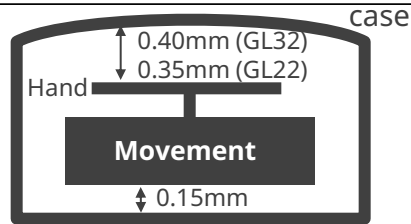

GL22 GL32

Size <ligne>	6 ¾ x 8'''
Height <mm>	2.28
Accuracy <per Month>	± 20 sec
Battery Life	5 years (GL32 3 years)

Battery consumption could be minimum by pulling out the stem

Balance Weight <µN·m>	Minute 0.40 Second 0.09 (Except GL22)
--------------------------	--

Featured by Shock Detection

Clearance
Clearance changes subject to the glass, case structure, and the length of the hand.

Original Package	1,000 pcs
------------------	-----------

Time measurement

Accuracy

The unit (gate) time of measurement must be set at "10 sec." and the measurement must be performed in the form of complete watch.

Assembled Hour Wheel
Dust Proof
Covered Coil
Super Quick Date Adjusting
Easy Assembling on Flat Desk