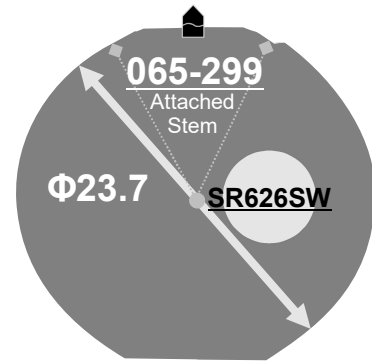

2115 2105

Size <ligne>	10 ½'''
Height <mm>	4.15
Accuracy <per Month>	±20 sec
Battery Life	3 years

Battery consumption could be minimum by pulling out the stem

Balance Weight <µN.m>	Minute 0.40 Second 0.09
---------------------------------	----------------------------

Featured by Shock Detection

Clearance
Clearance changes subject to the glass, case structure, and the length of the hand.

Original Package	1,000pcs
-------------------------	----------

Time measurement

Accuracy

The unit (gate) time of measurement must be set at "10 sec." and the measurement must be performed in the form of complete watch.

Setting the Time

Setting the Date and Day

DO NOT set Date between 9:00pm – 1:00am
DO NOT set Day between 11:15pm – 6:00am