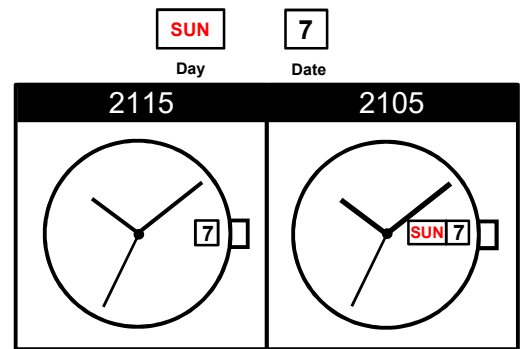

2115 2105

Size <ligne>	10 ½'''
Height <mm>	4.15
Accuracy <per Month>	±20 sec
Battery Life	3 years

Battery consumption could be minimum by pulling out the stem

Balance Weight <µN.m>	Minute 0.40 Second 0.09
---------------------------------	----------------------------

Featured by Shock Detection

Clearance
Clearance changes subject to the glass, case structure, and the length of the hand.

Original Package	1,000pcs
-------------------------	----------

Time measurement

Accuracy

The unit (gate) time of measurement must be set at "10 sec." and the measurement must be performed in the form of complete watch.

Setting the Time

Setting the Date and Day

DO NOT set Date between 9:00pm – 1:00am
DO NOT set Day between 11:15pm – 6:00am