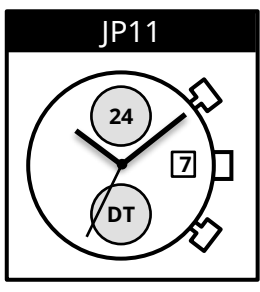

# JP11

Size <ligne>	12 ½'''
Height <mm>	4.30
Accuracy <per Month>	±20 sec
Battery Life	3 years

Battery consumption could be minimum by pulling out the stem

Balance Weight <μN · m>	Minute 0.40 Second 0.09 Small 0.02
----------------------------	--

Featured by Shock Detection

Original Package	500 pcs
------------------	---------

**Time measurement Accuracy**

The unit (gate) time of measurement must be set at "10 sec." and the measurement must be performed in the form of complete watch.

**Setting the Time**

**Push "A"**  
The hand of Dual Time forward in units of 15 minutes

**Setting the Date**

**Push "B"**  
The hand of Dual Time Back in units of 15 minutes

**DO NOT set Date between 9:00pm - 1:00am**