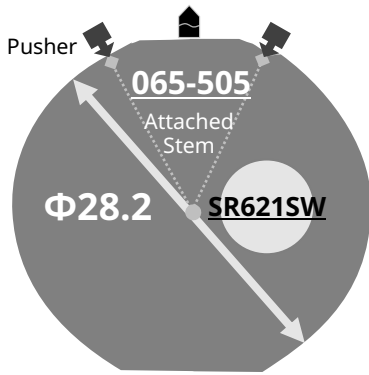

# JP11

Size <ligne>	12 ½'''
Height <mm>	4.30
Accuracy <per Month>	±20 sec
Battery Life	3 years

Battery consumption could be minimum by pulling out the stem

Balance Weight <μN · m>	Minute 0.40 Second 0.09 Small 0.02
----------------------------	--

Featured by Shock Detection

Original Package	500 pcs
------------------	---------

**Time measurement Accuracy**

The unit (gate) time of measurement must be set at "10 sec." and the measurement must be performed in the form of complete watch.