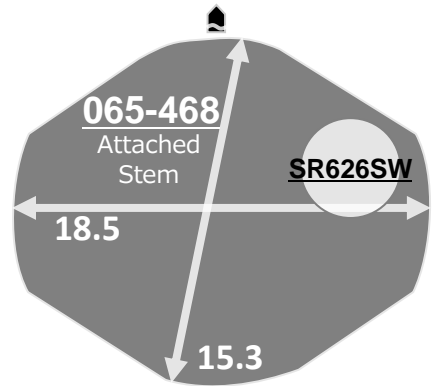

Size <line>	6 3/4 x 8'''
Height <mm>	3.15
Accuracy <per Month>	±20 sec
Battery Life	3years (2034 14months)

Battery consumption could be minimum by pulling out the stem

Balance Weight <µN.m>	Minute 0.40 Second 0.07
---------------------------------	----------------------------

Original Package	1,000pcs
-------------------------	----------

2025	2035
2034	High Hand Ver. 2026 2036 2039 2033 203A

Time measurement

Accuracy

The unit (gate) time of measurement must be set at "10 sec." and the measurement must be performed in the form of complete watch.