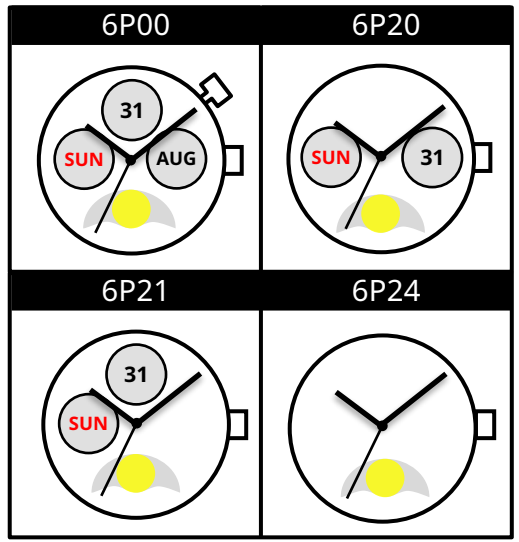

6P00 6P20 6P21 6P24

Size <ligne>	10 ½'''
Height <mm>	3.45
Accuracy <per Month>	±20 sec
Battery Life	3 years

Battery consumption could be minimum by pulling out the stem

Balance Weight <μN · m>	Minute 0.40 Second 0.07 Small 0.02
----------------------------	--

Original Package	1,000 pcs
------------------	-----------

Time measurement

Accuracy

The unit (gate) time of measurement must be set at "10 sec." and the measurement must be performed in the form of complete watch.

Setting the Month

DO NOT set Month when DATE hand between 26th - 31th (6P00)

Setting the Time and Day

DO NOT set Day and Date between 9:00pm - 1:00am

Setting the Date and Moon disk