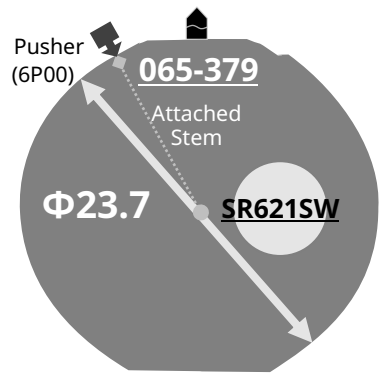

6P00 6P20 6P21 6P24

Size <ligne>	10 ½'''
Height <mm>	3.45
Accuracy <per Month>	±20 sec
Battery Life	3 years

Battery consumption could be minimum by pulling out the stem

Balance Weight <μN · m>	Minute 0.40 Second 0.07 Small 0.02
----------------------------	--

Original Package	1,000 pcs
------------------	-----------

Time measurement

Accuracy

The unit (gate) time of measurement must be set at "10 sec." and the measurement must be performed in the form of complete watch.

Setting the Month

DO NOT set Month when DATE hand between 26th - 31th (6P00)

Setting the Time and Day

DO NOT set Day and Date between 9:00pm - 1:00am

Setting the Date and Moon disk